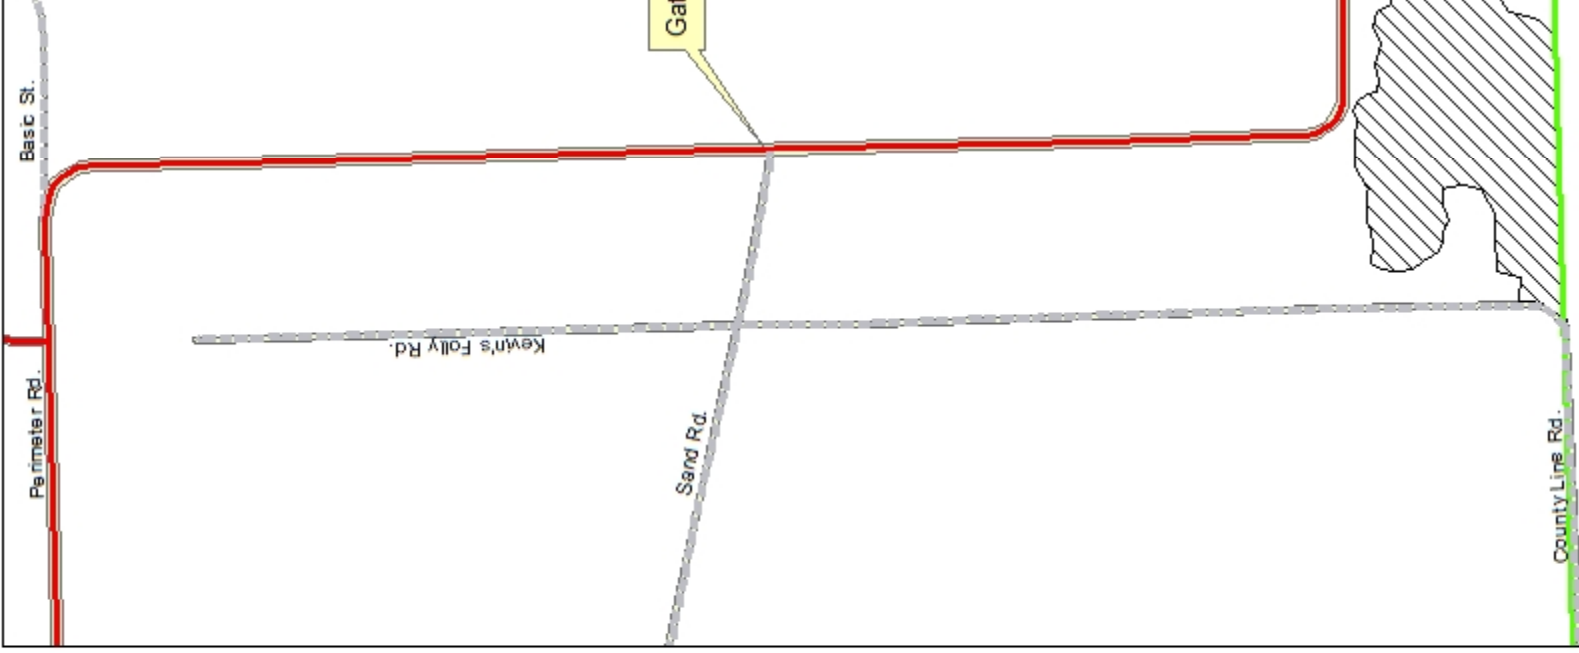

JAA Silver Fox Timber Sale 13/14

69 Acres

Legend

- Cecil Commerce Center Boundary
- Silver_Fox_2014
- Forest Roads**
 - Paved
 - Dirt

Disclaimer
This map is a product of the Florida Forest Service.
No warranties are provided for the data therein, its use, or its interpretation.